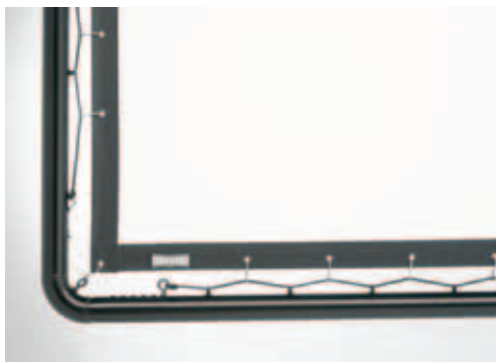

LACE AND GROMMET SCREEN SURFACES

Grommet Style Custom Screen

- Offers a permanent fixed or fly screen for lace and grommet frame.
- Heavy duty brass grommets provide even tensioning of the screen.
- Snap Button Style also available for mounting on provided studs.
- Various sizes and fabric options available with choice of white or black edge binding.

Description

Matte White surface (up to 8' high)
 Matte White surface (over 8' high)
 High Contrast Matte White surface
 Video Spectra 1.5 surface
 Silver Lite 2.5
 High Power® surface
 High Contrast High Power® surface
 Da-Mat® surface
 High Contrast Da-Mat® surface
 Pearlescent surface
 Cinema Vision surface
 High Contrast Cinema Vision surface
 High Contrast Cinema Perf surface
 HD Progressive 1.1 Perf surface
 Audio Vision surface
 High Contrast Audio Vision surface
 Da-Tex® surface
 High Contrast Da-Tex® surface
 Dual Vision surface
 Ultra Wide Angle (Rear)
 3D Virtual Black®
 3D Virtual Grey
 Nylon Lacing Cord
 Shock (stretch) Lacing Cord

See pages 6-10 for surface descriptions.

CUT-TO-SIZE SCREEN SURFACE

Custom Sized Screen Material

- Create a custom permanent installation with user-provided frame and Da-Lite's Cut-to-Size screen surface.
- Various sizes and fabric options available.
- Shown here with optional binding around screen edges.